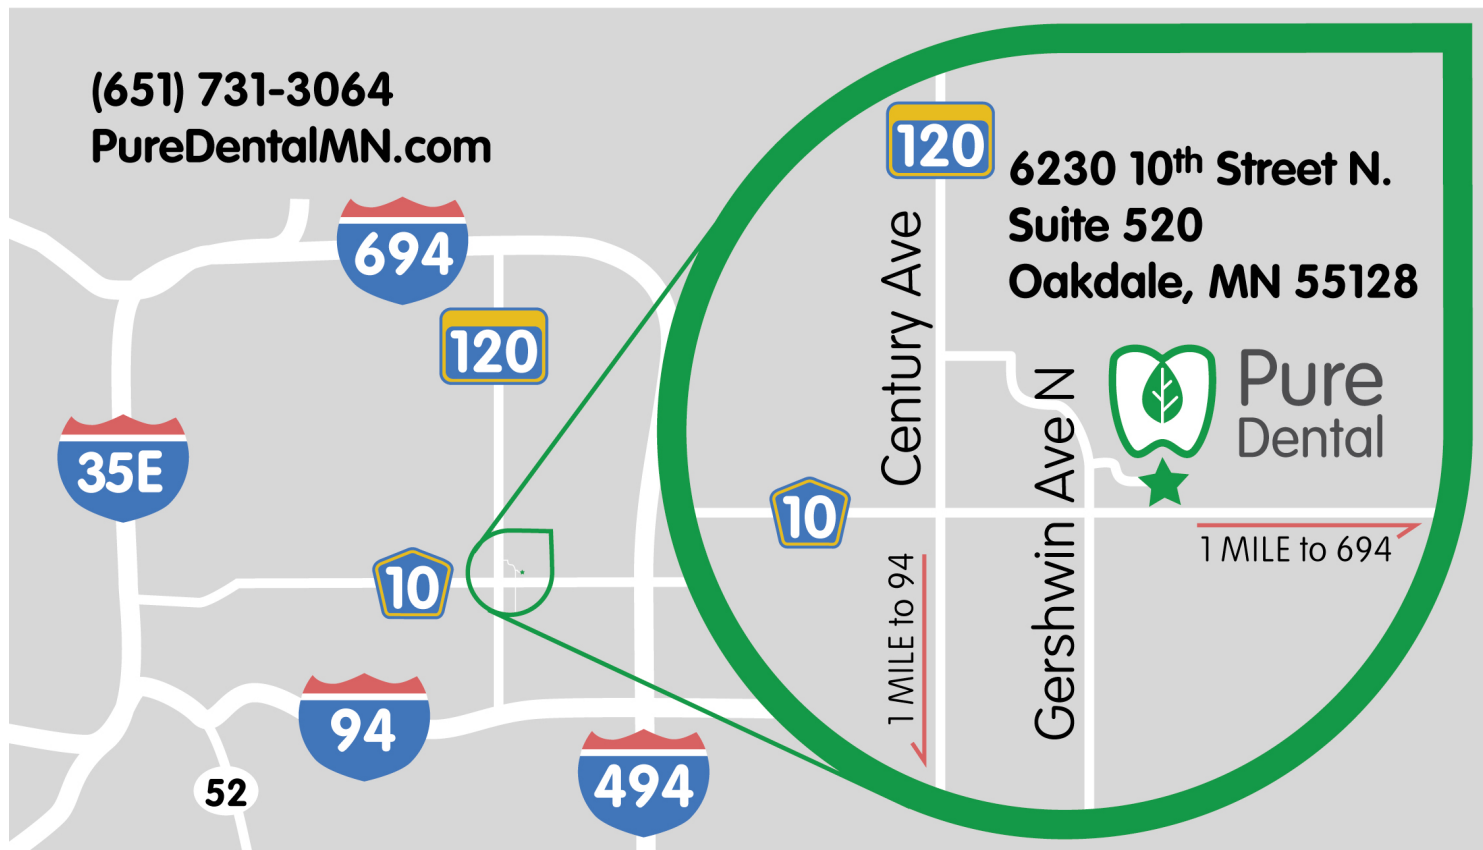

(651) 731-3064
PureDentalMN.com

From 694 going South:

- Exit 10th Street North (Hy-vee Exit)
- Right on 10th St. N.
- Right on Gershwin Ave. (Taco John's on corner)
- Right into driveway of Oakdale Townoffices
- Unit 520 is the last one on the Right

From 494 going North:

- Fwy 494 becomes Fwy 694 at Fwy 94 exchange con't. North
- Exit 10th St. N. (Hy-Vee Exit)
- Left on 10th St. N.
- Right on Gershwin Ave. (Taco John's on corner)
- Right into driveway of Oakdale Townoffices
- Unit 520 is the last one on the Right

From 94 going East:

- Exit Century Avenue (cty rd 120)
- Left on Century Ave.
- Right on 10th St. (Walgreens on corner)
- Left on Gershwin Ave. (Taco John's on corner)
- Right into driveway of Oakdale Townoffices
- Unit 520 is the last one on the Right

From 94 going West:

- Exit Century Avenue (cty rd 120)
- Right on Century Ave.
- Right on 10th St.
- Left on Gershwin Ave. (Taco John's on corner)
- Right into driveway of Oakdale Townoffices
- Unit 520 is the last one on the Right